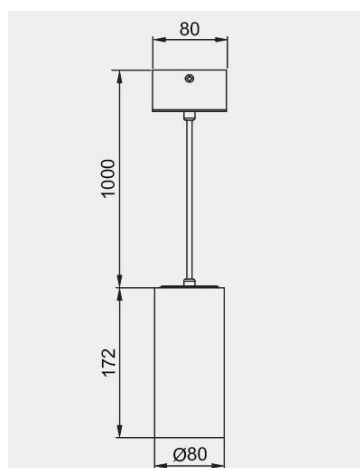

Eurolumen • Light Fixture Specifications Table

ELX503

TECHNICAL DATA

Wattage: 8W 12W 15W 20W

SDCM: ≤ 5

Color Temperature (CCT): 2700K/3000K/3500K/4000K

CRI: 90

Beam Angle: 15° 24° 36° 45° 55°