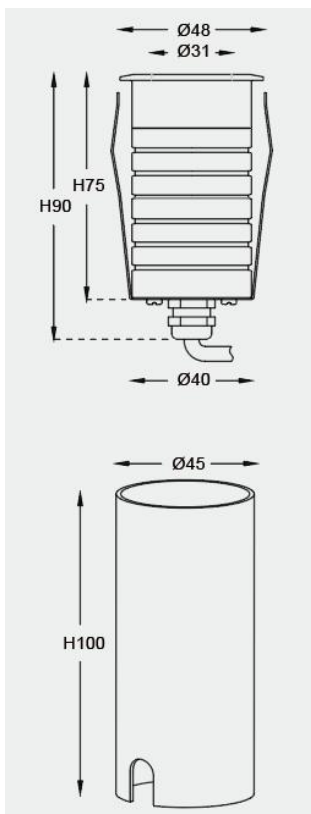

Eurolumen · Light Fixture Specifications Table

ELA701

TECHNICAL DATA

Wattage: 3W

SDCM: ≤ 5

Color temperature (CCT): 2700K/3000K/4000K/RGB/RGBW

CRI: 80

Beam Angle: 12° 22° 28° 36° 50°