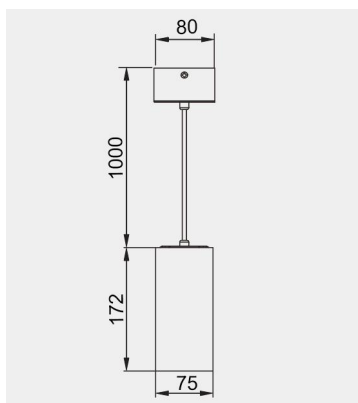

Eurolumen • Light Fixture Specifications Table

ELX517

TECHNICAL DATA

Wattage: 8W 10W

SDCM: ≤ 5

Color Temperature (CCT): 2700K/3000K/3500K/4000K

CRI: 90

Beam Angle: Adjustable 15°~35°

Voltage: 220V

Dimming Support: DALI Bluetooth 0-10V ON/OFF

Useful Life: 50,000h

Warranty: 5 Years