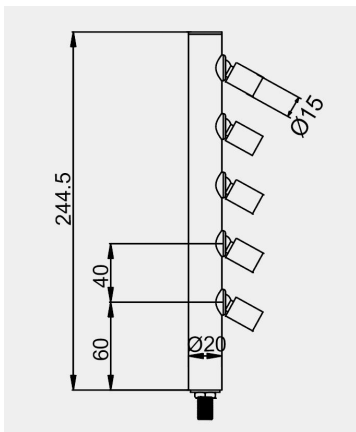

Eurolumen • Light Fixture Specifications Table

ELX701

TECHNICAL DATA

Wattage: 10W

SDCM: ≤ 5

Color Temperature (CCT): 2700K/3000K/3500K/4000K

CRI: 90

Beam Angle: 15° 24° 36° 60°

Voltage: 220V

Dimming Support: ON/OFF

Useful Life: 50,000h

Warranty: 5 Years