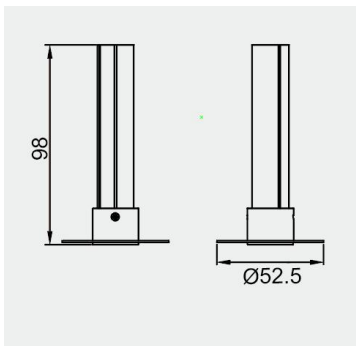

Eurolumen · Light Fixture Specifications Table

ELX103

TECHNICAL DATA

Wattage: 5W

SDCM: ≤ 5

Color Temperature (CCT): 2700K/3000K/4000K

CRI: 90

Beam Angle: 15° 24° 36°