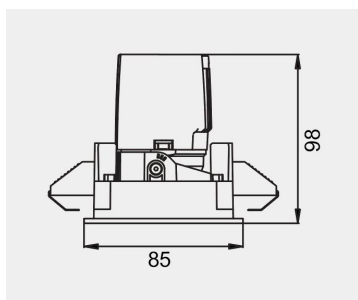

Eurolumen • Light Fixture Specifications Table

ELX020

TECHNICAL DATA

Wattage: 8W 10W 12W

SDCM: ≤ 5

Color Temperature (CCT): 2700K/3000K/3500K/4000K

CRI: 90

Beam Angle: 10° 15° 24° 36° 55°