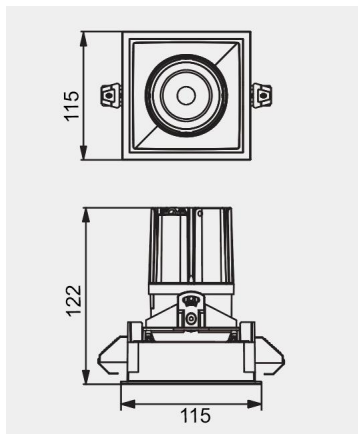

Eurolumen • Light Fixture Specifications Table

ELX330

TECHNICAL DATA

Wattage: 15W 20W 25W

SDCM: ≤ 5

Color Temperature (CCT): 2700K/3000K/3500K/4000K

CRI: 90

Beam Angle: 15° 24° 36° 55°