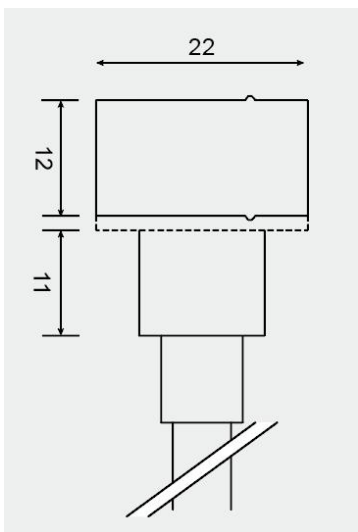

Eurolumen · Light Fixture Specifications Table