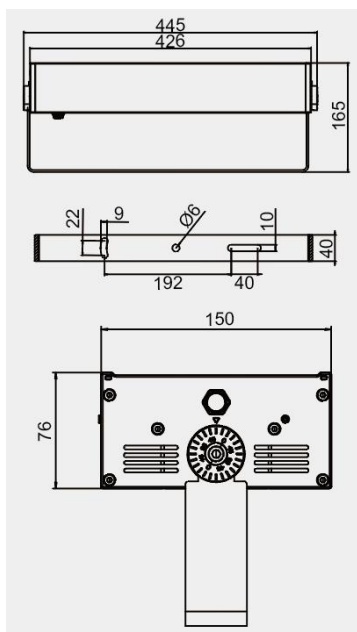

Eurolumen • Light Fixture Specifications Table

ELA109

TECHNICAL DATA

Wattage: 90W 108W 120W 144W

SDCM: ≤ 5

Color temperature (CCT): 2700K/3000K/4000K/RGB/RGBW

CRI: 80

Beam Angle: 3° 8° 12° 25° 30° 45° 60°