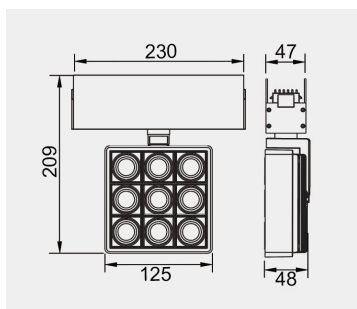

Eurolumen • Light Fixture Specifications Table

ELX627

TECHNICAL DATA

Wattage: 35W

SDCM: ≤ 5

Color Temperature (CCT): 2700K/3000K/3500K/4000K

CRI: 90

Beam Angle: 15° 24° 36° 45°