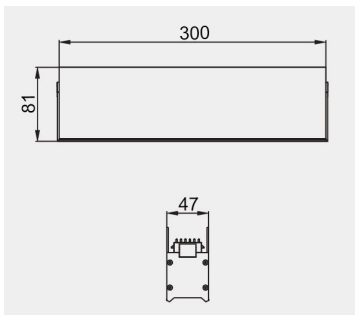

Eurolumen • Light Fixture Specifications Table

ELX602

TECHNICAL DATA

Wattage: 15W

SDCM: ≤ 5

Color Temperature (CCT): 2700K/3000K/3500K/4000K

CRI: 90

Beam Angle: 110°