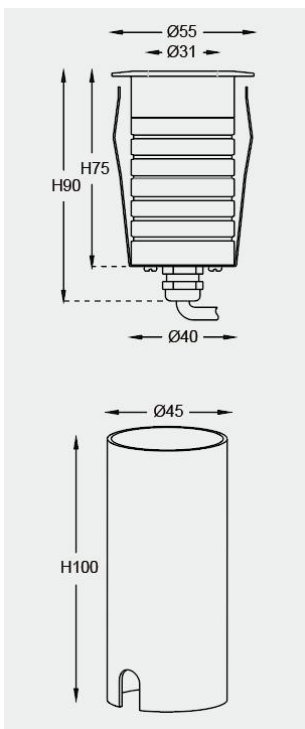

### TECHNICAL DATA

Wattage: 3W

SDCM:  $\leq 5$

Color temperature (CCT): 2700K/3000K/4000K/RGB/RGBW

CRI: 80

Beam Angle: 12° 22° 28° 36° 50°

Voltage: 220V 24V

Dimming Support: DMX512 ON/OFF Bluetooth

### PERFORMANCE

Image may not match reference. EUROLUMEN reserves the right to amend any of the product's components. The data related to flux, power and colour temperature maybe subject to changes made by the manufacturer.