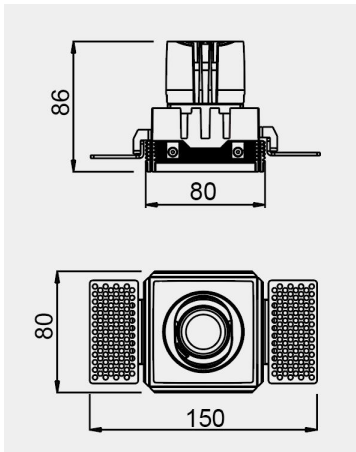

Eurolumen • Light Fixture Specifications Table

ELX059

TECHNICAL DATA

Wattage: 6W 8W

SDCM: ≤ 5

Color Temperature (CCT): 2700K/3000K/3500K/4000K

CRI: 90

Beam Angle: 15° 24° 36°