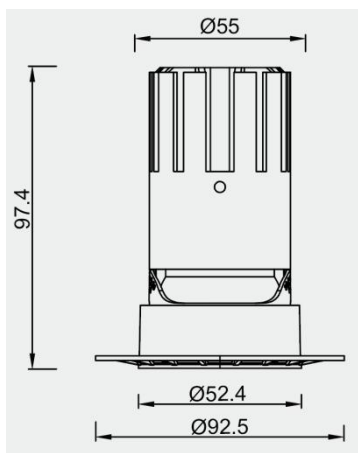

Eurolumen · Light Fixture Specifications Table

ELE006

TECHNICAL DATA

Wattage: 12W

SDCM: ≤ 5

Color Temperature (CCT): 2700K/3000K/4000K

CRI: 90

Beam Angle: 15° 24° 36° 55°

Voltage: 220V

Dimming Support: DALI Bluetooth 0-10V ON/OFF

Useful Life: 50,000h

Warranty: 5 Years