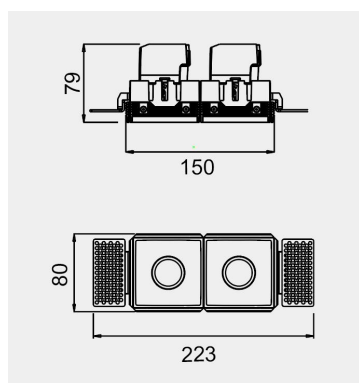

Eurolumen • Light Fixture Specifications Table

ELX027

TECHNICAL DATA

Wattage: 12W 16W

SDCM: ≤ 5

Color Temperature (CCT): 2700K/3000K/3500K/4000K

CRI: 90

Beam Angle: 15° 24° 36° 55°