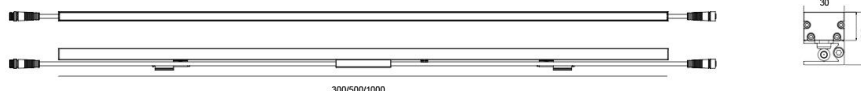

PERFORMANCE