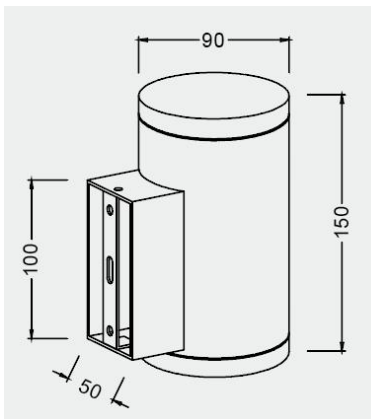

Eurolumen · Light Fixture Specifications Table

ELA302

TECHNICAL DATA

Wattage: 10W

SDCM: ≤ 5

Color temperature (CCT): 2700K/3000K/4000K

CRI: 80

Beam Angle: 12° 24° 30° 60°

Voltage: 24V 220V

Dimming Support: ON/OFF

Finish: Black

material: Die-casting Aluminum Body/Aluminium Extruded Profile

Useful life: 50,000h

Warranty: 5 Years

PERFORMANCE

Image may not match reference. EUROLUMEN reserves the right to amend any of the product's components. The data related to flux, power and colour temperature maybe subject to changes made by the manufacturer.