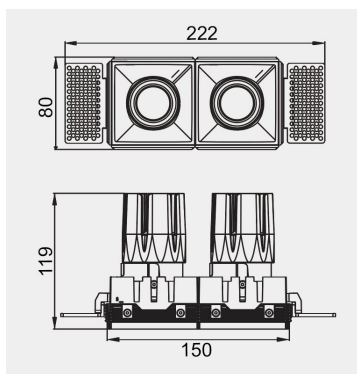

Eurolumen • Light Fixture Specifications Table

ELX339

TECHNICAL DATA

Wattage: 16W 20W

SDCM: ≤ 5

Color Temperature (CCT): 2700K/3000K/3500K/4000K

CRI: 90

Beam Angle: Adjustable 15°~35°