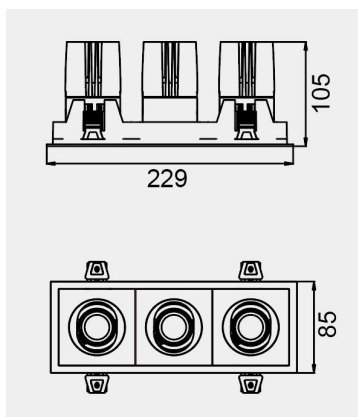

Eurolumen • Light Fixture Specifications Table

ELX064

TECHNICAL DATA

Wattage: 24W 30W 36W

SDCM: ≤ 5

Color Temperature (CCT): 2700K/3000K/3500K/4000K

CRI: 90

Beam Angle: 15° 24° 36°

Voltage: 220V

Dimming Support: DALI Bluetooth 0-10V ON/OFF

Useful Life: 50,000h

Warranty: 5 Years