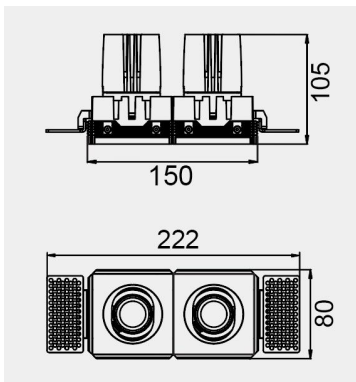

Eurolumen • Light Fixture Specifications Table

ELX061

TECHNICAL DATA

Wattage: 16W 20W 24W

SDCM: ≤ 5

Color Temperature (CCT): 2700K/3000K/3500K/4000K

CRI: 90

Beam Angle: 15° 24° 36°

Voltage: 220V

Dimming Support: DALI Bluetooth 0-10V ON/OFF

Useful Life: 50,000h

Warranty: 5 Years