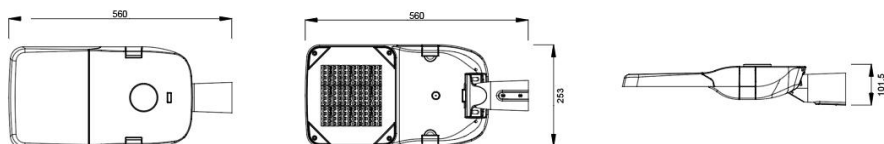

ELA051

TECHNICAL DATA

Wattage: 30W 50W 75W

SDCM: ≤ 5

Color temperature (CCT): 2700K/3000K/4000K/5700K/6500K

CRI: 70

Beam Angle: /

Voltage: 220V

Dimming Support: ON/OFF

Finish: Black

Material: Die-casting Aluminum Housing+Tempered Glass Mask

Useful life: 50,000h

Warranty: 5 Years

PERFORMANCE

Image may not match reference. EUROLUMEN reserves the right to amend any of the product's components. The data related to flux, power and colour temperature maybe subject to changes made by the manufacturer.