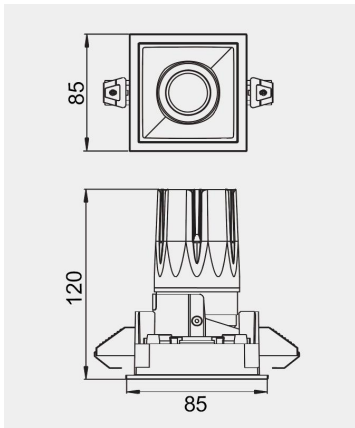

Eurolumen • Light Fixture Specifications Table

ELX336

TECHNICAL DATA

Wattage: 8W 10W

SDCM: ≤ 5

Color Temperature (CCT): 2700K/3000K/3500K/4000K

CRI: 90

Beam Angle: Adjustable 15°~35°