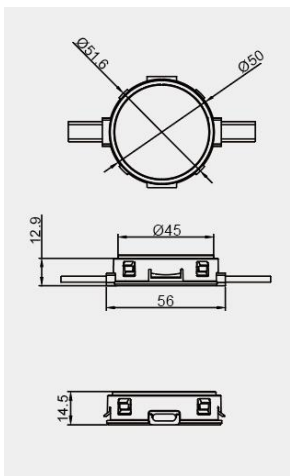

Eurolumen • Light Fixture Specifications Table

ELA202

TECHNICAL DATA

Wattage: 1.8W 2.4W

SDCM: ≤ 5

Color temperature (CCT): 2700K/3000K/4000K/RGB/RGBW

CRI: 80

Beam Angle: 120°

Voltage: 24V

Dimming Support: DMX512 ON/OFF

Finish: Black

Diffuser material: Polycarbonate (PC)

Useful life: 50,000h

Warranty: 5 Years