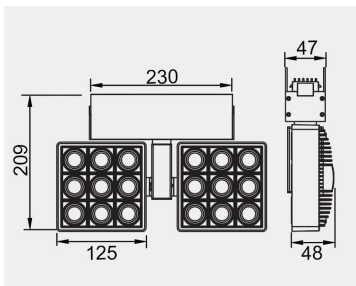

Eurolumen • Light Fixture Specifications Table

ELX629

TECHNICAL DATA

Wattage: 70W

SDCM: ≤ 5

Color Temperature (CCT): 2700K/3000K/3500K/4000K

CRI: 90

Beam Angle: 15° 24° 36° 45°

Voltage: 24V 48V

Dimming Support: DALI Bluetooth 0-10V

Useful Life: 50,000h

Warranty: 5 Years