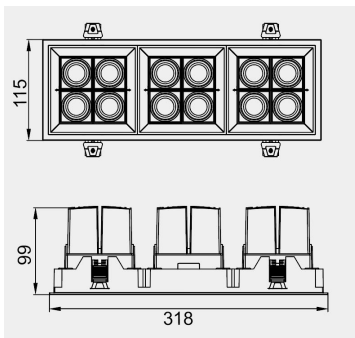

Eurolumen • Light Fixture Specifications Table

ELX352

TECHNICAL DATA

Wattage: 60W 75W 90W

SDCM: ≤ 5

Color Temperature (CCT): 2700K/3000K/3500K/4000K

CRI: 90

Beam Angle: 15° 24° 36° 45°