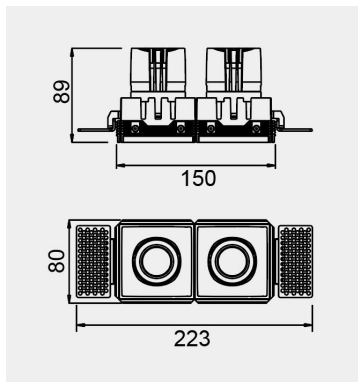

Eurolumen • Light Fixture Specifications Table

ELX039

TECHNICAL DATA

Wattage: 12W 16W

SDCM: ≤ 5

Color Temperature (CCT): 2700K/3000K/3500K/4000K

CRI: 90

Beam Angle: 15° 24° 36° 45°