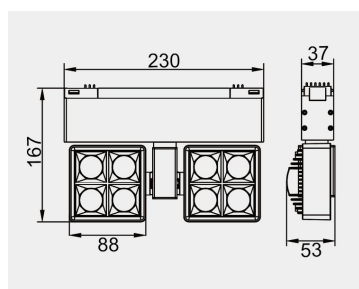

Eurolumen • Light Fixture Specifications Table

ELX674

TECHNICAL DATA

Wattage: 30W

SDCM: ≤ 5

Color Temperature (CCT): 2700K/3000K/3500K/4000K

CRI: 90

Beam Angle: 15° 24° 36° 45°