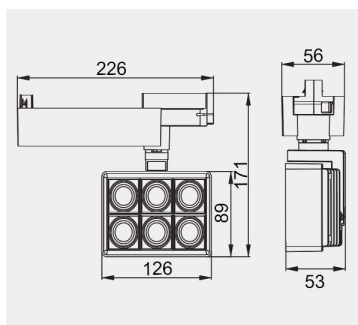

Eurolumen • Light Fixture Specifications Table

ELX412

TECHNICAL DATA

Wattage: 25W 30W

SDCM: ≤ 5

Color Temperature (CCT): 2700K/3000K/3500K/4000K

CRI: 90

Beam Angle: 15° 24° 36° 45°