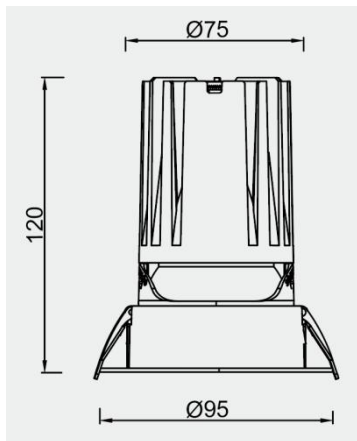

Eurolumen · Light Fixture Specifications Table

ELE029

TECHNICAL DATA

Wattage: 20W

SDCM: ≤ 5

Color Temperature (CCT): 2700K/3000K/4000K

CRI: 90

Beam Angle: 15° 24° 36° 55°

Voltage: 220V

Dimming Support: DALI Bluetooth 0-10V ON/OFF

Useful Life: 50,000h

Warranty: 5 Years