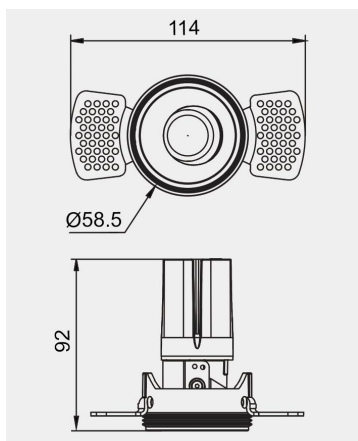

Eurolumen • Light Fixture Specifications Table

ELX202

TECHNICAL DATA

Wattage: 6W 8W

SDCM: ≤ 5

Color Temperature (CCT): 2700K/3000K/3500K/4000K

CRI: 90

Beam Angle: 15° 24° 36° 55°