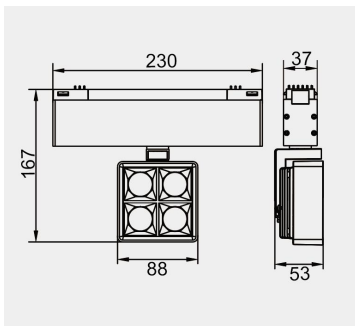

Eurolumen • Light Fixture Specifications Table

ELX672

TECHNICAL DATA

Wattage: 15W

SDCM: ≤ 5

Color Temperature (CCT): 2700K/3000K/3500K/4000K

CRI: 90

Beam Angle: 15° 24° 36° 45°

Voltage: 24V 48V

Dimming Support: DALI Bluetooth 0-10V

Useful Life: 50,000h

Warranty: 5 Years