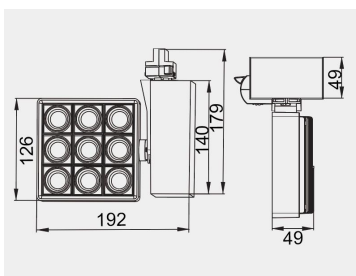

Eurolumen • Light Fixture Specifications Table

ELX415

TECHNICAL DATA

Wattage: 35W 40W

SDCM: ≤ 5

Color Temperature (CCT): 2700K/3000K/3500K/4000K

CRI: 90

Beam Angle: 15° 24° 36° 45°