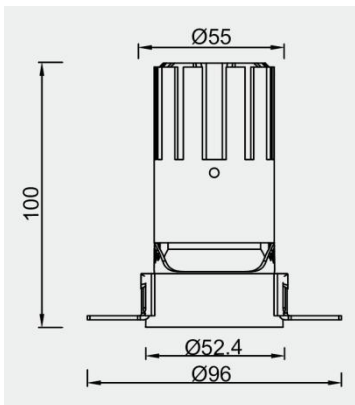

Eurolumen · Light Fixture Specifications Table

ELE007

TECHNICAL DATA

Wattage: 12W

SDCM: ≤ 5

Color Temperature (CCT): 2700K/3000K/4000K

CRI: 90

Beam Angle: 15° 24° 36° 55°