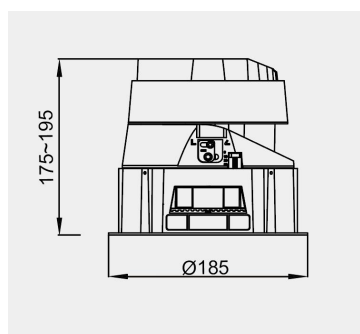

Eurolumen • Light Fixture Specifications Table

ELX212

TECHNICAL DATA

Wattage: 40W 45W 50W 60W

SDCM: ≤ 5

Color Temperature (CCT): 2700K/3000K/3500K/4000K

CRI: 90

Beam Angle: 20° 30° 40° 60°