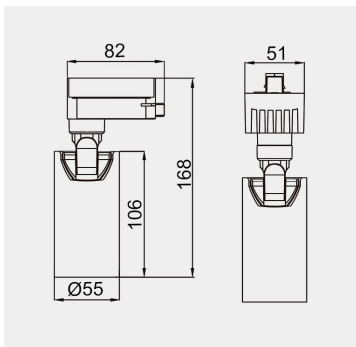

Eurolumen • Light Fixture Specifications Table

ELX419

TECHNICAL DATA

Wattage: 6W 8W 12W 15W

SDCM: ≤ 5

Color Temperature (CCT): 2700K/3000K/3500K/4000K

CRI: 90

Beam Angle: 15° 24° 36° 50°

Voltage: 220V

Dimming Support: DALI Bluetooth 0-10V ON/OFF

Useful Life: 50,000h

Warranty: 5 Years