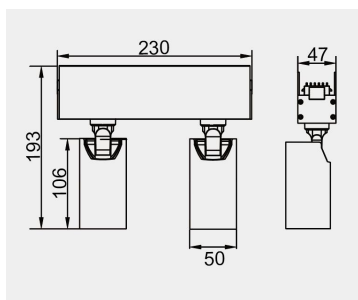

Eurolumen • Light Fixture Specifications Table

ELX619

TECHNICAL DATA

Wattage: 24W

SDCM: ≤ 5

Color Temperature (CCT): 2700K/3000K/3500K/4000K

CRI: 90

Beam Angle: 15° 24° 36° 50°