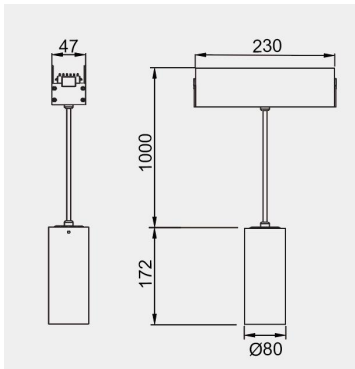

Eurolumen • Light Fixture Specifications Table

ELX633

TECHNICAL DATA

Wattage: 12W

SDCM: ≤ 5

Color Temperature (CCT): 2700K/3000K/3500K/4000K

CRI: 90

Beam Angle: 15° 24° 36° 45° 55°