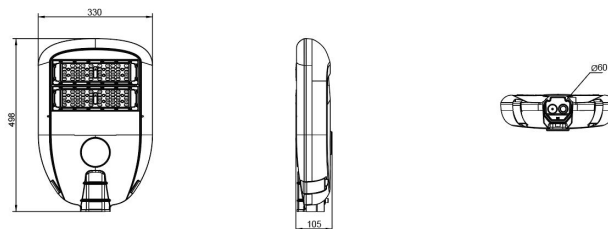

ELA055

TECHNICAL DATA

Wattage: 100W

SDCM: ≤ 5

Color temperature (CCT): 3000K/4000K/5700K/6500K

CRI: 70

Beam Angle: /

Voltage: 220V

Dimming Support: ON/OFF

Finish: Black

Material: Die-casting Aluminum Housing+Tempered Glass Mask

Useful life: 50,000h

Warranty: 5 Years

PERFORMANCE