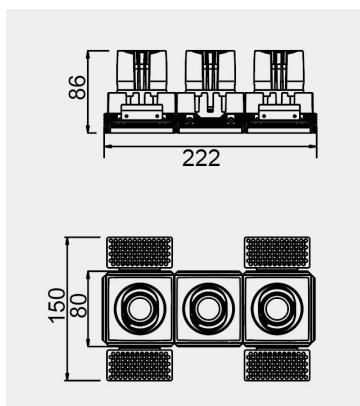

Eurolumen • Light Fixture Specifications Table

ELX067

TECHNICAL DATA

Wattage: 18W 24W

SDCM: ≤ 5

Color Temperature (CCT): 2700K/3000K/3500K/4000K

CRI: 90

Beam Angle: 15° 24° 36°

Voltage: 220V

Dimming Support: DALI Bluetooth 0-10V ON/OFF

Useful Life: 50,000h

Warranty: 5 Years