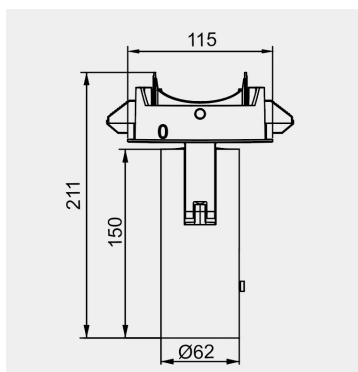

Eurolumen • Light Fixture Specifications Table

ELX244

TECHNICAL DATA

Wattage: 15W 20W

SDCM: ≤ 5

Color Temperature (CCT): 2700K/3000K/3500K/4000K

CRI: 90

Beam Angle: Adjustable 15°~35°