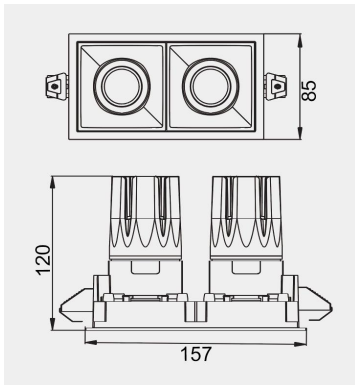

Eurolumen • Light Fixture Specifications Table

ELX338

TECHNICAL DATA

Wattage: 16W 20W

SDCM: ≤ 5

Color Temperature (CCT): 2700K/3000K/3500K/4000K

CRI: 90

Beam Angle: Adjustable 15°~35°