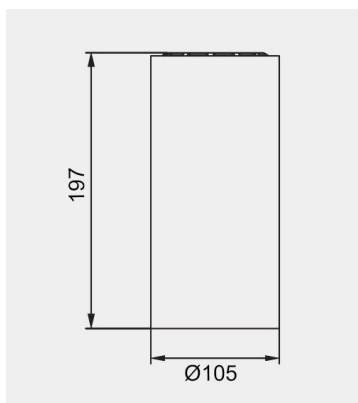

Eurolumen • Light Fixture Specifications Table

ELX512

TECHNICAL DATA

Wattage: 15W 20W 25W

SDCM: ≤ 5

Color Temperature (CCT): 2700K/3000K/3500K/4000K

CRI: 90

Beam Angle: Adjustable 15°~35°