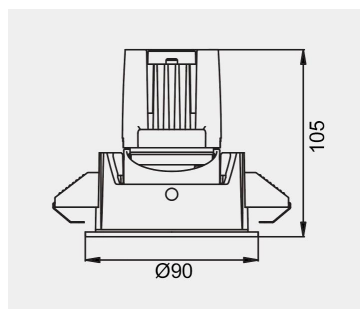

Eurolumen • Light Fixture Specifications Table

ELX012

TECHNICAL DATA

Wattage: 8W 10W 12W

SDCM: ≤ 5

Color Temperature (CCT): 2700K/3000K/3500K/4000K

CRI: 90

Beam Angle: 15° 24° 36°