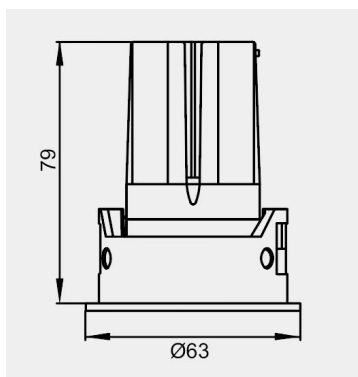

Eurolumen • Light Fixture Specifications Table

ELX213

TECHNICAL DATA

Wattage: 6W 8W

SDCM: ≤ 5

Color Temperature (CCT): 2700K/3000K/3500K/4000K

CRI: 90

Beam Angle: 15° 24° 36° 55°