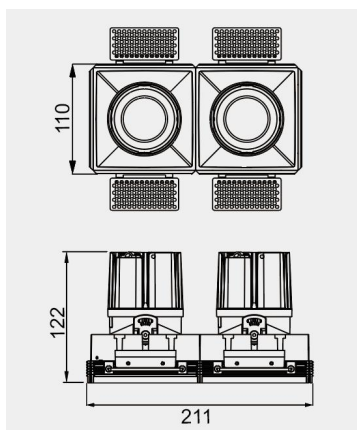

Eurolumen • Light Fixture Specifications Table

ELX333

TECHNICAL DATA

Wattage: 30W 40W 50W

SDCM: ≤ 5

Color Temperature (CCT): 2700K/3000K/3500K/4000K

CRI: 90

Beam Angle: 15° 24° 36° 55°