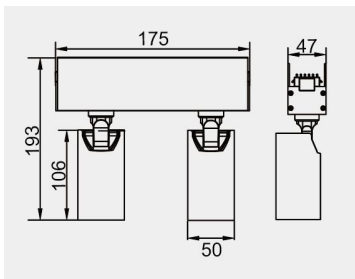

Eurolumen • Light Fixture Specifications Table

ELX618

TECHNICAL DATA

Wattage: 24W

SDCM: ≤ 5

Color Temperature (CCT): 2700K/3000K/3500K/4000K

CRI: 90

Beam Angle: 15° 24° 36° 50°

Voltage: 24V 48V

Dimming Support: ON/OFF

Useful Life: 50,000h

Warranty: 5 Years