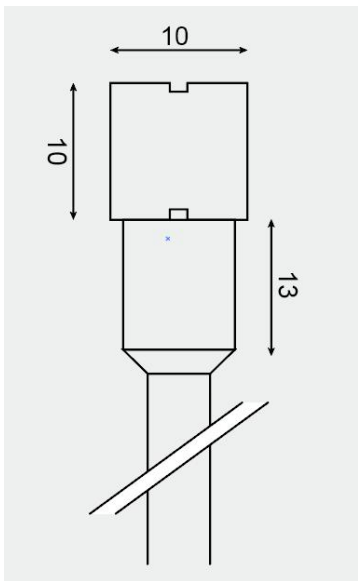

Eurolumen · Light Fixture Specifications Table