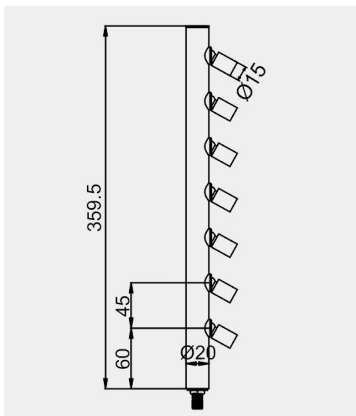

Eurolumen • Light Fixture Specifications Table

ELX702

TECHNICAL DATA

Wattage: 14W

SDCM: ≤ 5

Color Temperature (CCT): 2700K/3000K/3500K/4000K

CRI: 90

Beam Angle: 15° 24° 36° 60°