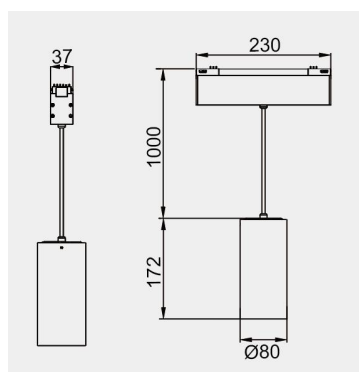

Eurolumen • Light Fixture Specifications Table

ELX684

TECHNICAL DATA

Wattage: 12W

SDCM: ≤ 5

Color Temperature (CCT): 2700K/3000K/3500K/4000K

CRI: 90

Beam Angle: 15° 24° 36° 45° 55°