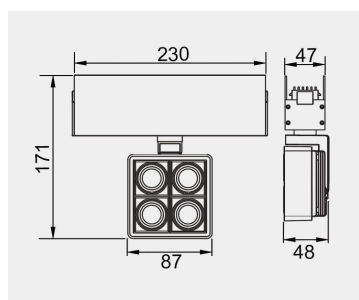

Eurolumen • Light Fixture Specifications Table

ELX621

TECHNICAL DATA

Wattage: 15W

SDCM: ≤ 5

Color Temperature (CCT): 2700K/3000K/3500K/4000K

CRI: 90

Beam Angle: 15° 24° 36° 45°